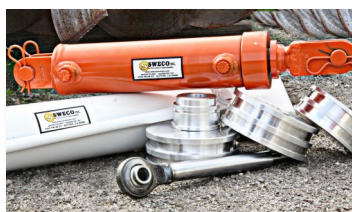

## OUR NEW BIN CARRIER!

OUR SWECO BIN CARRIER HAS A 91 HORSE POWER CAT DIESEL ENGINE WITH HYDROSTATIC TRANSMISSION

## OUR NEW FLAIL MOWER!

Our new flail mower has an AR liner, 8" rear roller, convenient for forklift access points. Available in sizes from 8ft- 14 ft.

Now Accepting spring orders!

Call Tim Towne for details:

530-845-0698

*Purchase your row crop and orchard equipment with us today!*

**Shop Cylinders at Sweco, your one stop shop for ALL your cylinder needs!**

Our discs are the strongest in the industry, with **MANY** sizes to choose from!

**Sweco offers :** New Cylinders, Cylinder Repair , and Custom Cylinders!

**Looking for New or Used Farm Equipment?**  
Contact Michael Ziegenmeyer 530-682-4201 or  
Our Sales Manager, Tim Towne 530-845-0698