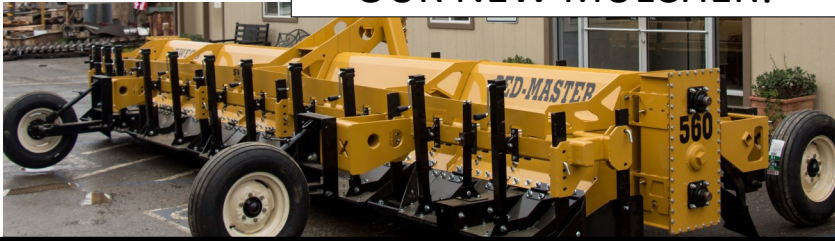

## OUR NEW LISTER-SHAPER!

The Sweco 560 Lister-Shaper is designed for listing and shaping tomato or any beds in one pass, making it the **ULTIMATE** in precision bed shaping!

## OUR NEW BIN CARRIER!

OUR SWECO BIN CARRIER HAS A 91 HORSE POWER CAT DIESEL ENGINE WITH HYDROSTATIC TRANSMISSION

## OUR NEW MULCHER!

Sweco 560 BEDMASTER Mulcher

## OUR NEW FLAIL MOWER!

Our new flail mower has an AR liner, 8" rear roller, convenient for forklift access points. Available in sizes from 8ft- 14 ft.

Now Accepting spring orders!

Call Tim Towne for details: