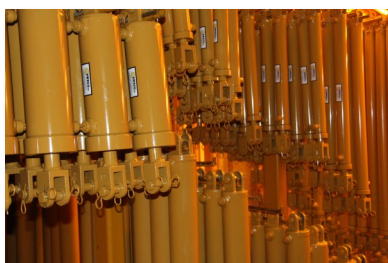

Looking for New or Used Farm Equipment?
Contact Michael Ziegenmeyer 530-682-4201 or
Our Sales Manager, Tim Towne 530-845-0698