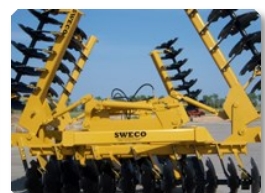

Looking for New or Used Farm Equipment?
Contact Michael Ziegenmeyer 530-682-4201 or
Our Sales Manager, Tim Towne 530-845-0698